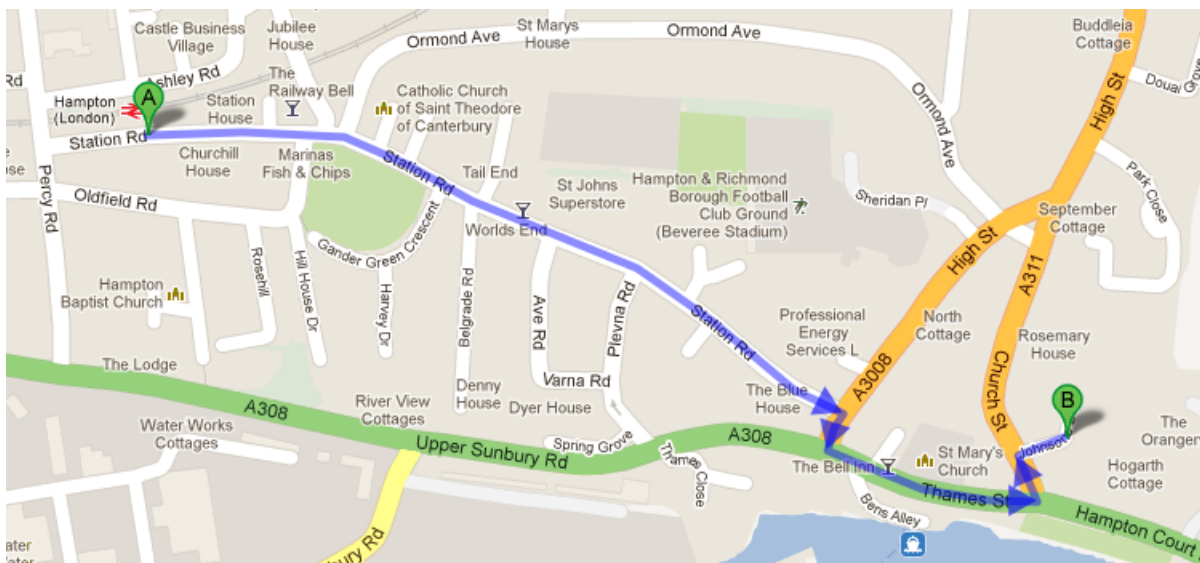

## Directions to The Ayurveda Practice

Consultations and treatments are held in a detached studio next to a residential house. The toilet is located in the house.

22 Hogarth Way, Hampton, TW12 2EL.

**Kate** 07980 285 268. **Maria** 07741 112681.

## Coming by Train:

Take the South West Trains train from London Waterloo/Clapham Junction to Hampton (London). Follow the directions on the map to Johnson's Drive. Next to 5 Johnson's drive, is a driveway which ends at a couple of small steps. At the top of the steps is a gate with a doorbell and sign saying 22 Hogarth Way. Please ring on the doorbell. If you have any problems, please call the number above.

## Coming by Car:

Please allow an extra 10 mins in case parking isn't available right outside. Sometimes there is but it is variable. Do not follow your Sat Nav to TW12 2EL, you will end up in the wrong place. Instead, go to TW12 2EQ, Johnson's Drive. Park in Johnson's Drive\*. Next to 5 Johnson's drive, is a driveway which ends at a couple of small steps. At the top of the steps is a gate with a doorbell and sign saying 22 Hogarth Way. Please ring on the doorbell. If you have any problems, please call the number above.

\*If there is no parking on Johnsons Drive, continue up Church Street (away from the river), there is free parking along there.